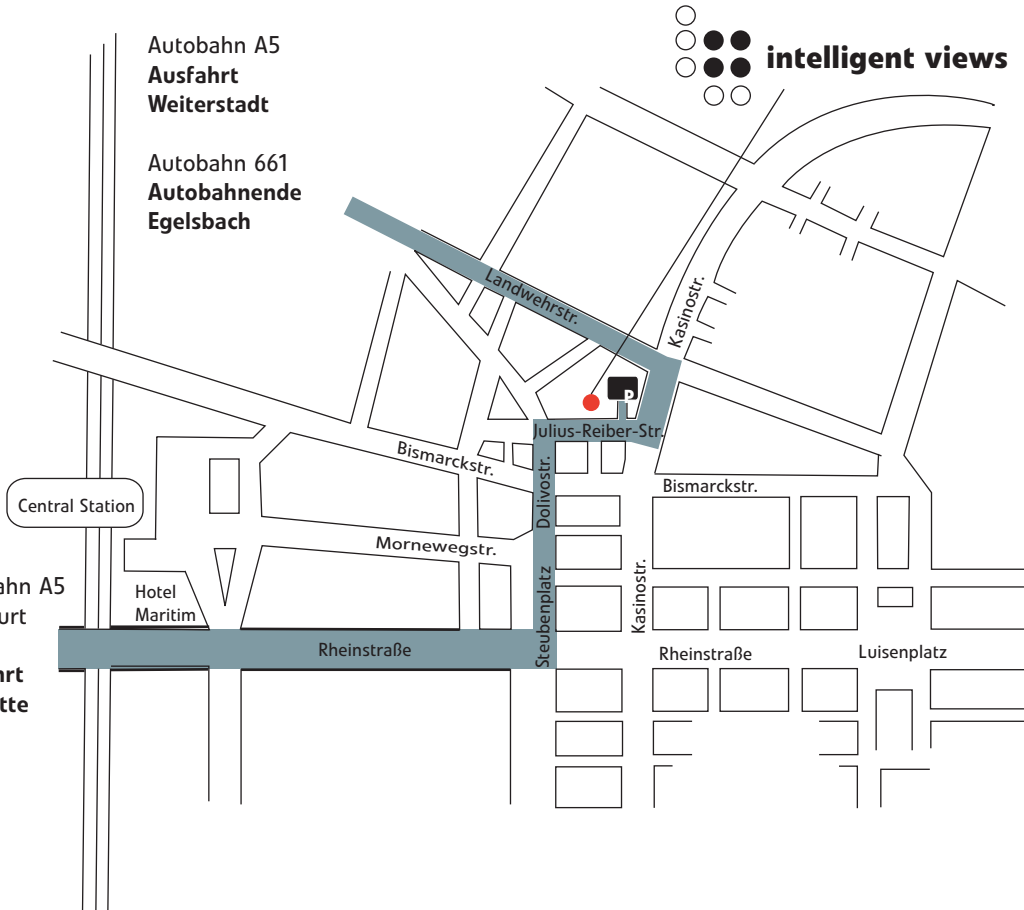

How to reach us:

By train: 15 minutes walk from the central station.

By car: From the A5, take exit "Darmstadt-Mitte", see map below. Parking: Once you have entered Julius-Reiber-Strasse, take the second entrance in driving direction and ring at the barrier.

By plane: Either by taxi (about 20 min, approx. € 35) or by shuttle bus (HEAG Airliner, € 7,10) from Terminal 1, bus station 14, or Terminal 2 between Exits D and E get off at stop "Central Train Station", 15 minutes walk from there.

The Airliner schedule can be found under <http://www.heagmobibus.de/site/airliner.htm>

intelligent views
○○ Julius-Reiber-Str. 17
64293 Darmstadt
Tel +49(0)61 51-5006-0