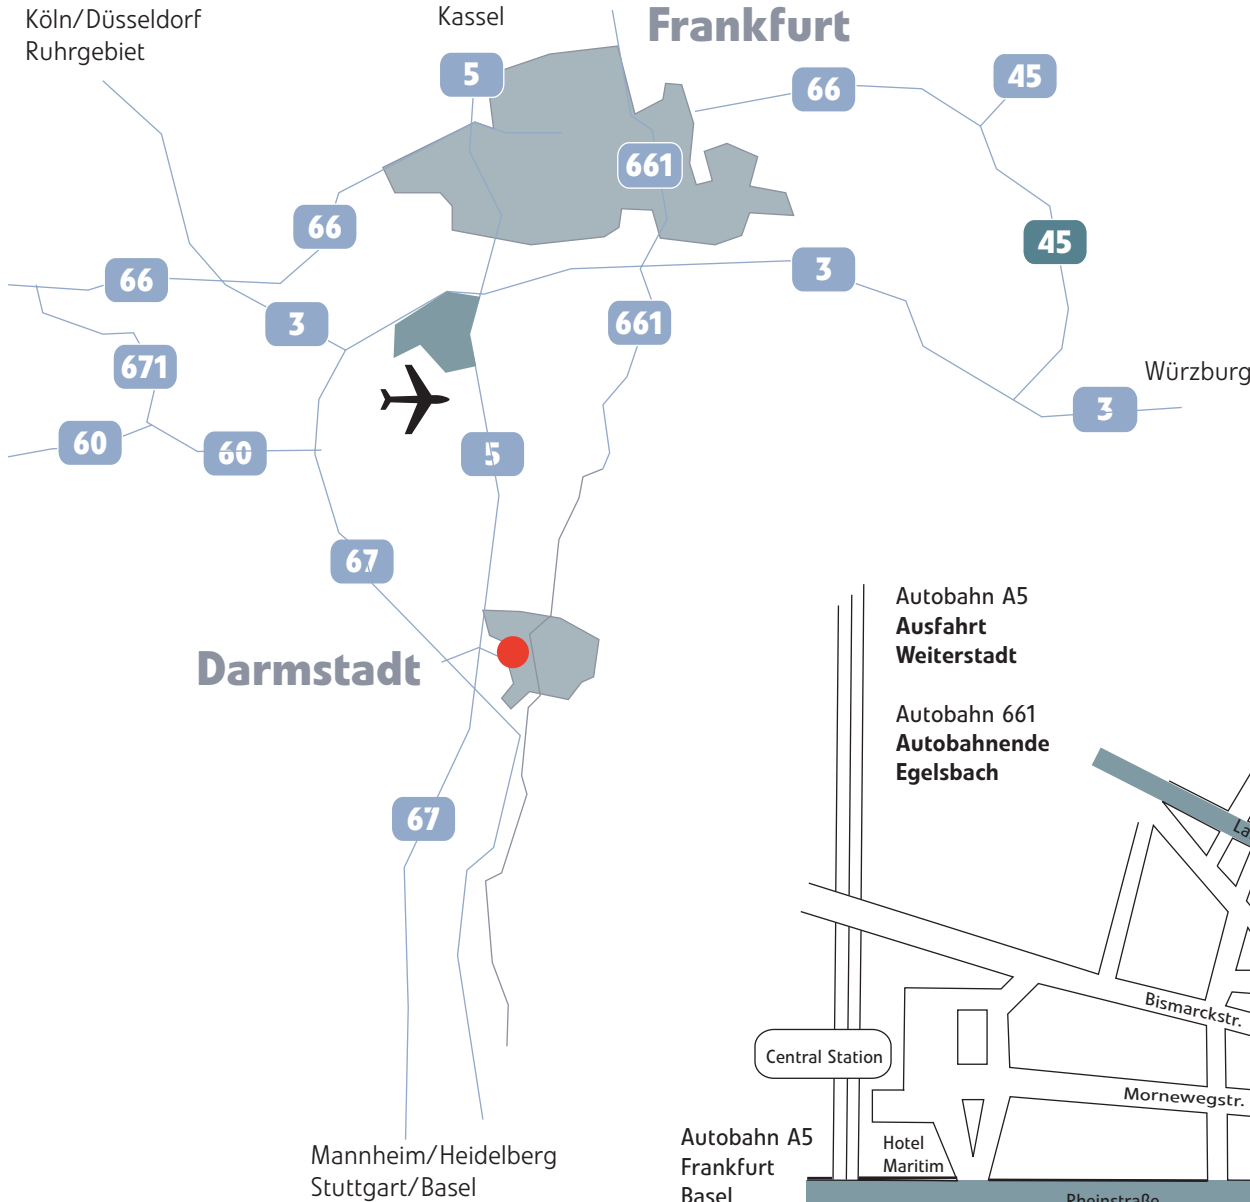

**How to reach us:**

**By train:** 15 minutes walk from the central station.

**By car:** From the A5, take exit "Darmstadt-Mitte", see map below. Parking: Once you have entered Julius-Reiber-Strasse, take the second entrance in driving direction and ring at the barrier.

**By plane:** Either by taxi (about 20 min, approx. € 35) or by shuttle bus (HEAG Airliner, € 7,10) from Terminal 1, bus station 14, or Terminal 2 between Exits D and E get off at stop "Central Train Station", 15 minutes walk from there.

The Airliner schedule can be found under <http://www.heagmobibus.de/site/airliner.htm>

**intelligent views**  
 ○○ Julius-Reiber-Str. 17  
 64293 Darmstadt  
 Tel +49(0)61 51-5006-0